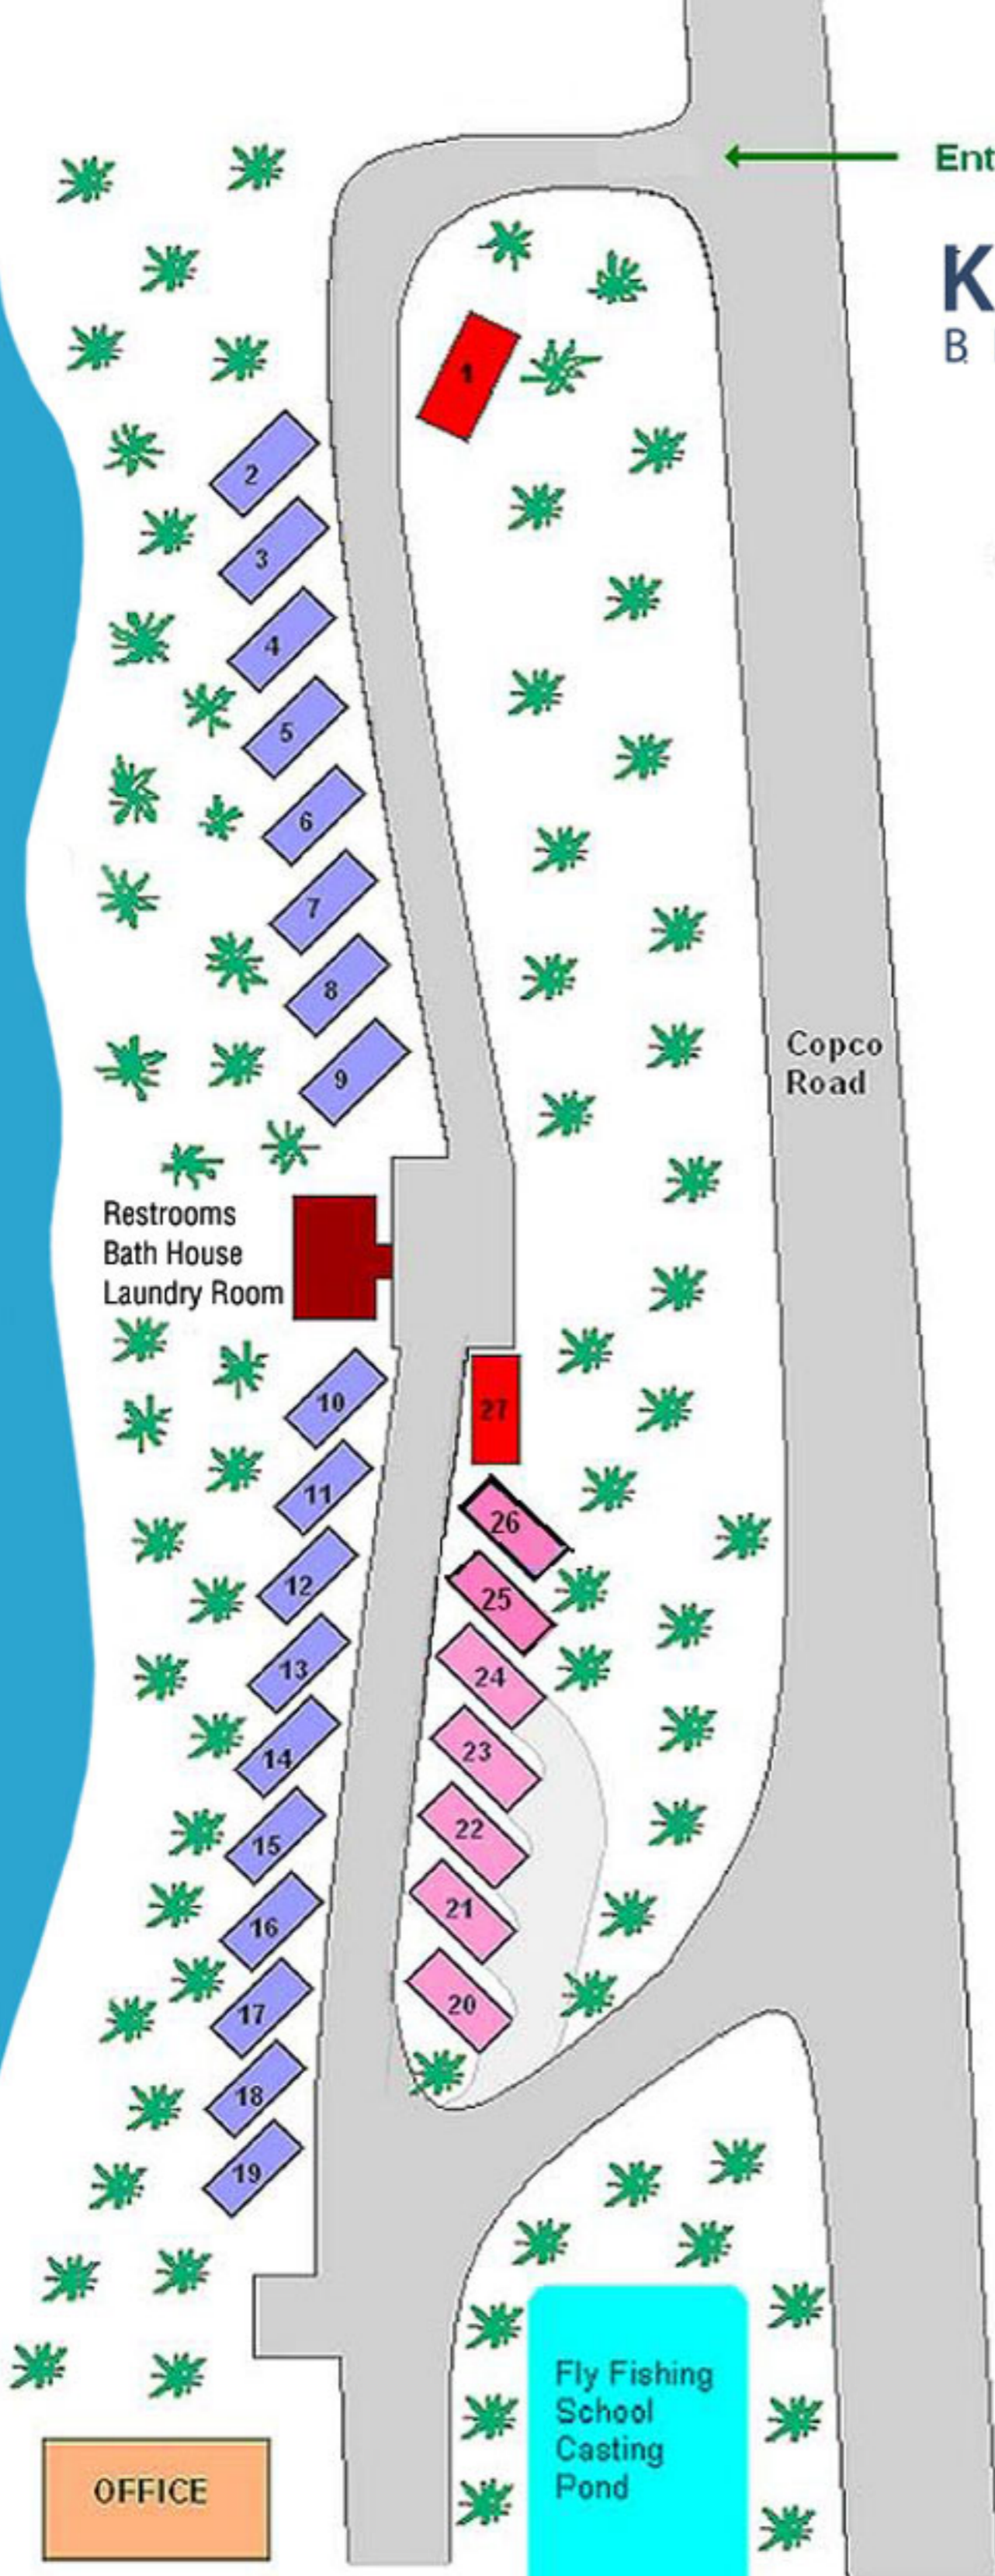

KLAMATH RANCH

BLUE HERON RV PARK

R E S O R T

LEGEND

Motor Home Site River Side	
5th Wheel & Travel Trailer Pull-Thru Site	

WELCOME

You are in Site # _____

OFFICE